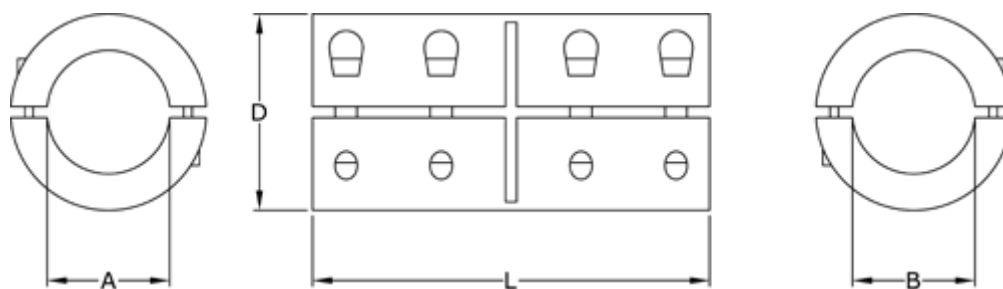

# Data Sheet

Article number: 3323046602006

Description: Rigid coupling size 6 bore 6/6 mm  
Two piece clamp, stainless

## Measures

A = 6  
B = 6  
D = 18  
L = 30  
Screw = M3x8